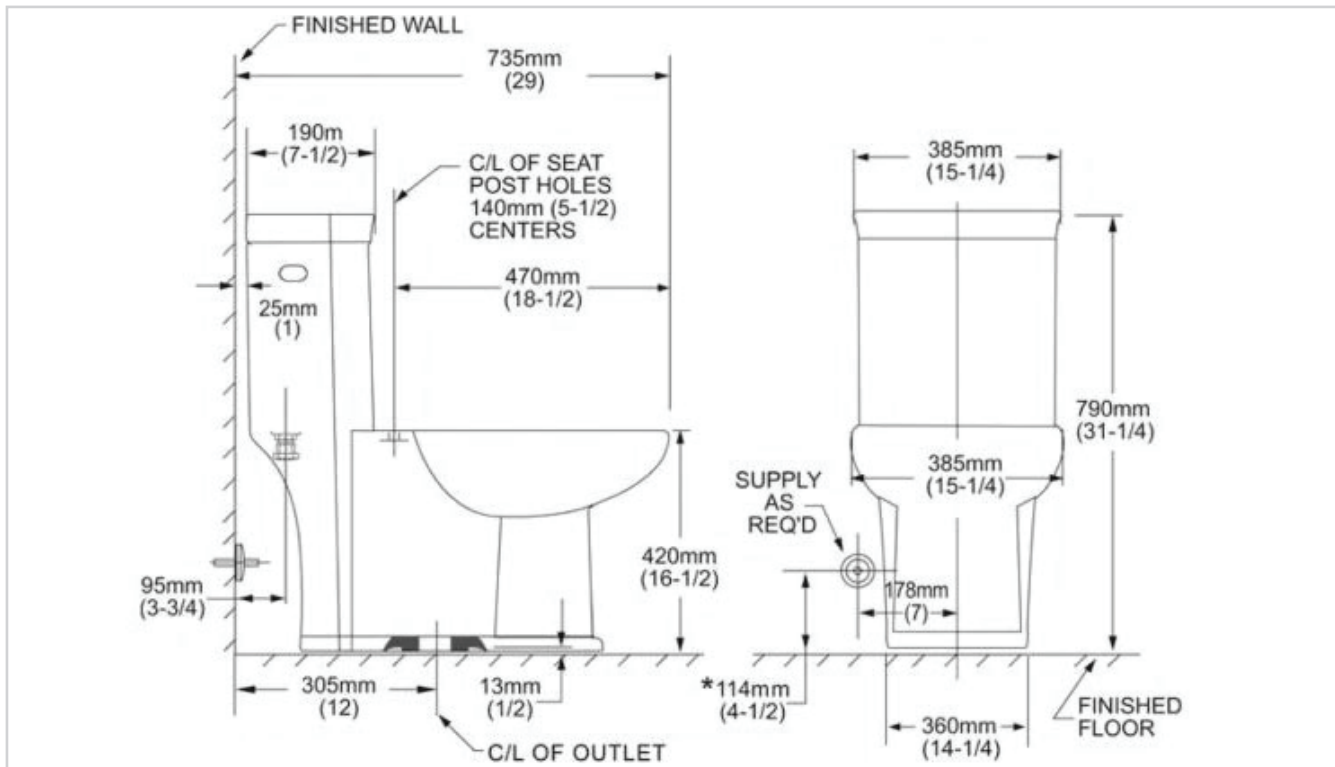

Winfield®  
*Simple Elegance*

One-Piece Toilet  
**T31009**

# One-Piece Toilet T31009

## Features

- 1.28 GPF
- One-Piece Toilet
- Elongated
- Includes Slow Close Seat and Cover
- cUPC Certified
- 2-1/8" Fully Glazed Trapway
- 12" Rough-In
- Single Flush
- 3" Flush Valve
- Left Side Lever

- Spec sheets contain rough-in measurements which may vary by 1/4" (±) and are subject to standard industry tolerances.
- Specs may change without prior notice, please check with your sales rep for most up to date spec sheet.