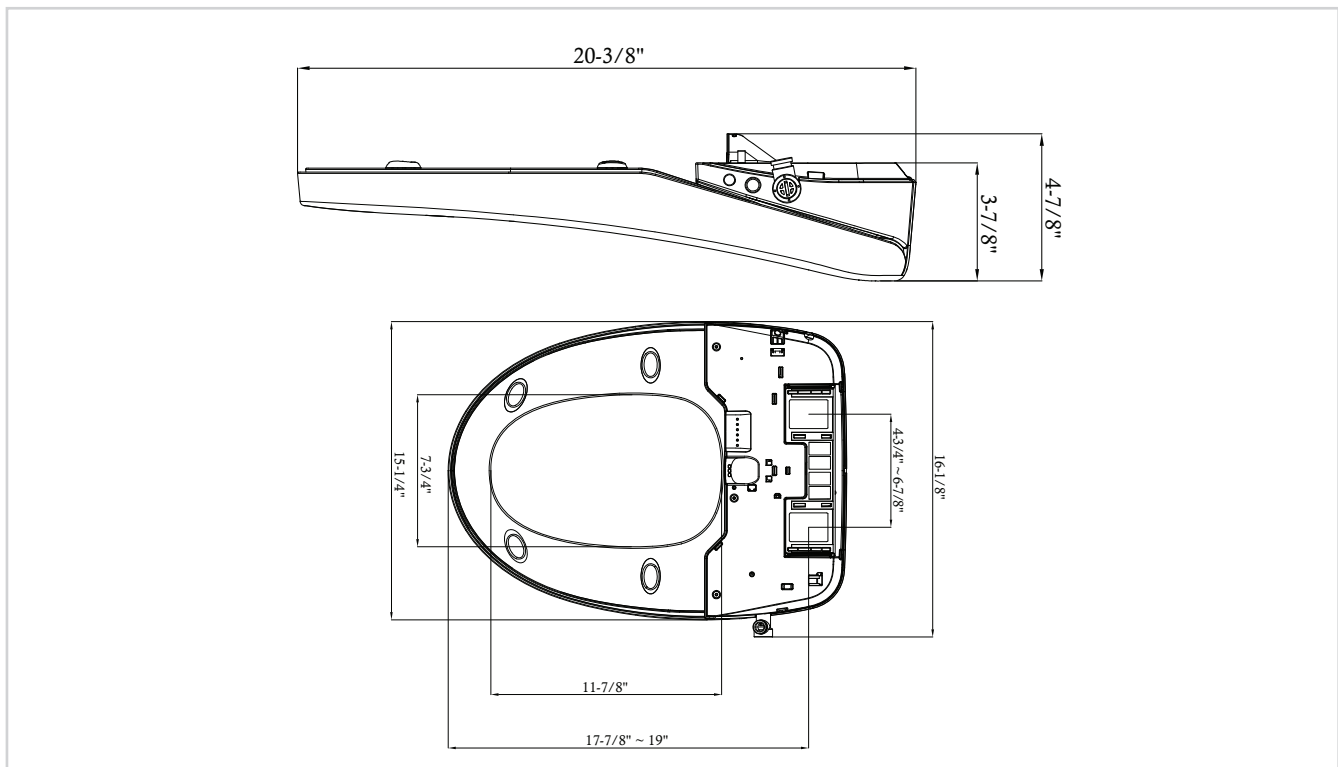

Winfield®
Simple Elegance

Comfyflow

Smart Bidet Seat

TSE35N

MFR# F1N535

Smart Bidet Seat TSE35N

Features

- Elongated Smart Toilet Bidet Seat (Electric)
- Slow Close No Slam
- Quick Release & Easy Clean
- Nano Antibacterial Heated Seat
- Rear Wash, Warm Dryer, Hot/Cold Massage
- UV Sterilization
- With Remote Control
- MFR# F1N535

- Spec sheets contain rough-in measurements which may vary by 1/4" (±) and are subject to standard industry tolerances.
- Specs may change without prior notice, please check with your sales rep for most up to date spec sheet.