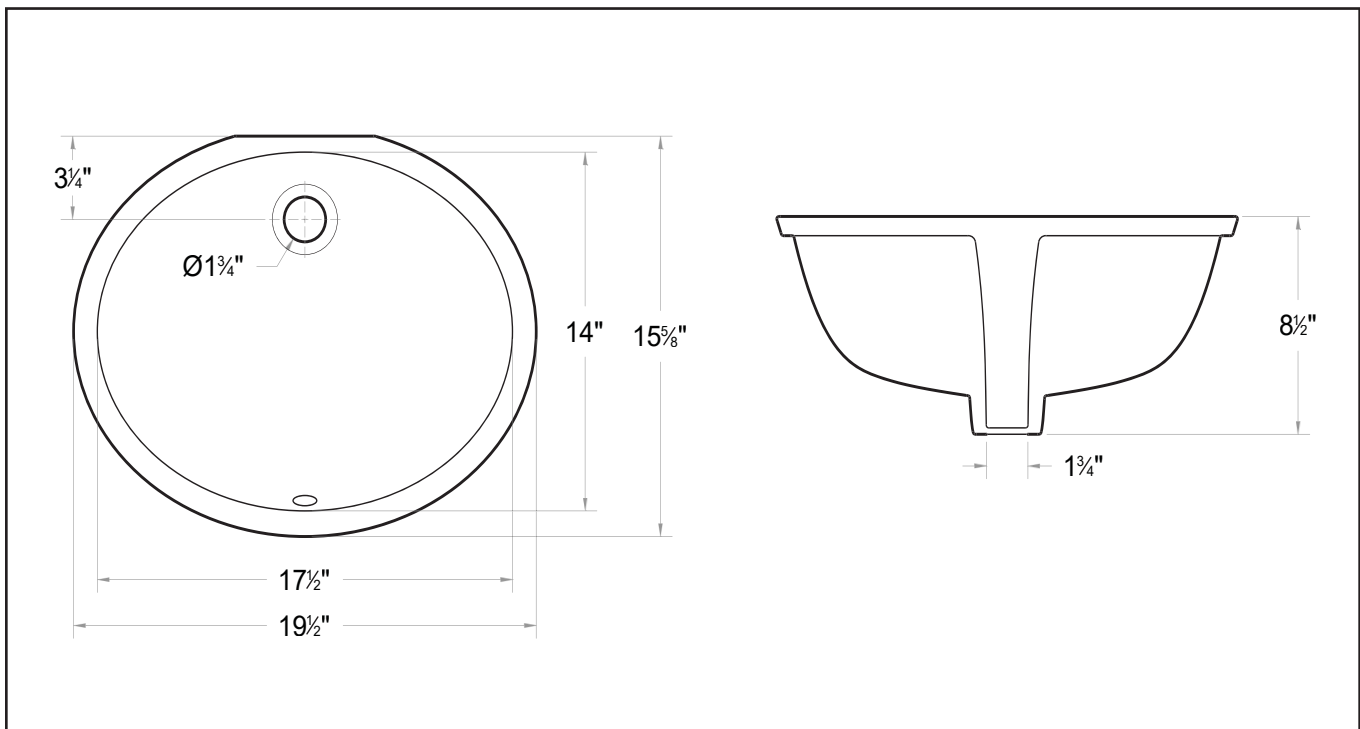

Winfield[®]

Lavatory
EZ-LU1916

Features

- Oval basin
- With overflow
- No faucet holes
- High gloss ceramic white finish

Installation

Under-mount

Material

Vitreous china

Measurements

L 19-1/2", **W** 15-5/8", **H** 8-1/2"

Codes / Standards

ANSI/ASME A112.19.2M-1988

Lavatory
EZ-LU1916

Note

- Spec sheets contain rough-in measurements which may vary by $1/4"$ (\pm) and are subject to standard industry tolerances. They are stated in inches and are non-binding. Exact measurements, for particular or customized installation schemes, should only be taken from the finished product.
- Specs may change without prior notice, please check with your sales rep for most up to date spec sheet.