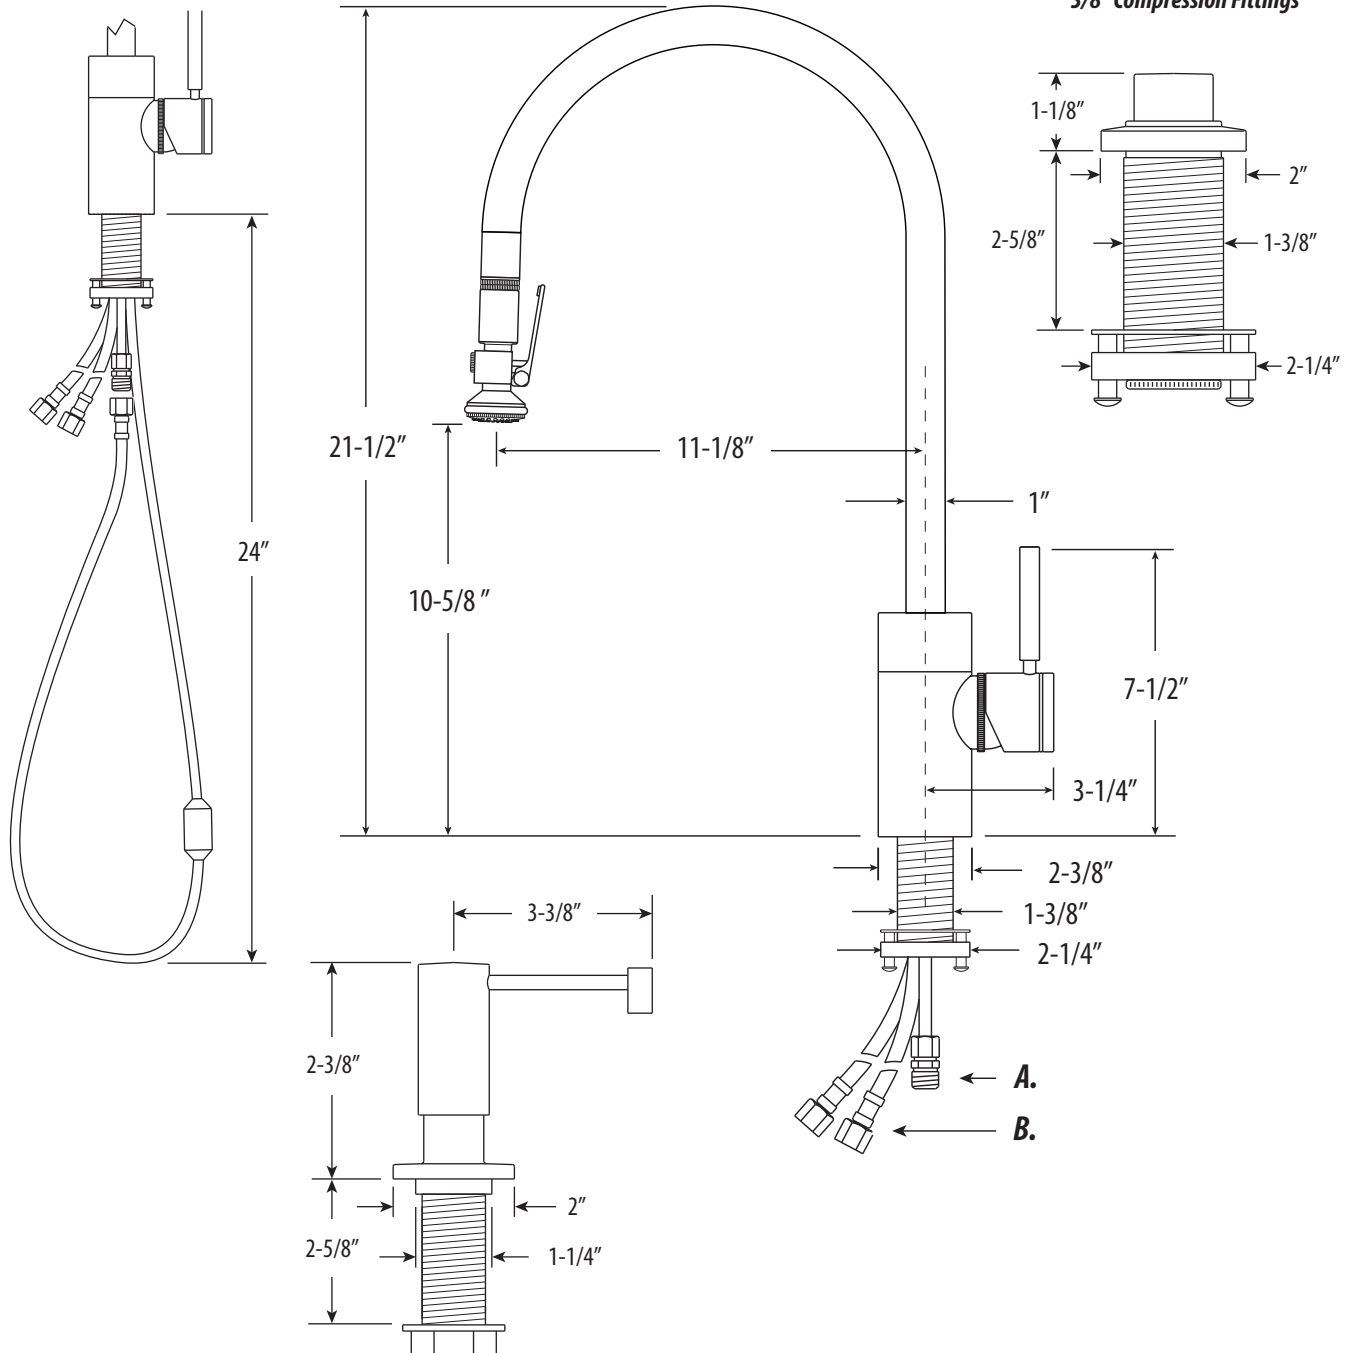

CONTEMPORARY EXTENDED REACH PLP PULLDOWN FAUCET / 3PC. SUITE

5700-3

- MAX COUNTER THICKNESS 2-3/8"
- MINIMUM INSTALL HOLE SIZE 1-1/2"

A. Spray Connection with 3/8" Compression Fitting

B. Supply Hoses - 20" Long with 3/8" Compression Fittings

DIMENSIONS MAY VARY AND ARE SUBJECT TO CHANGE. NO RESPONSIBILITY IS ASSUMED FOR USE OF SUPERCEDED OR VOIDED DATA