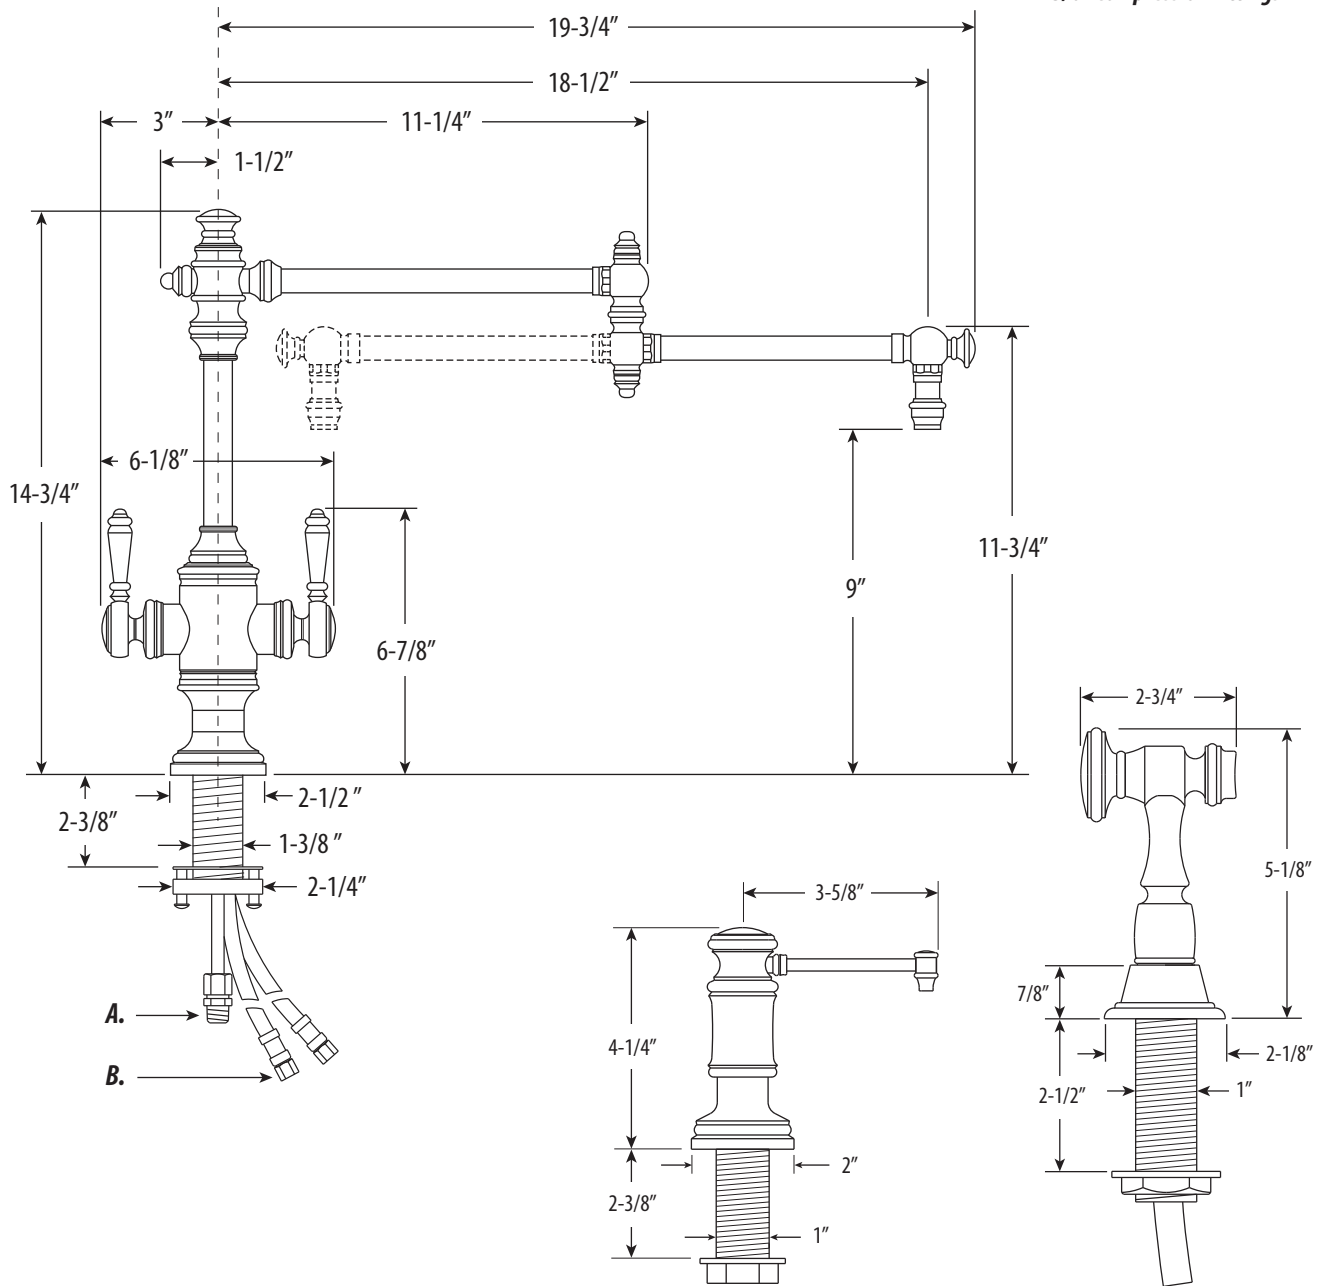

TOWSON TWO HANDLE KITCHEN FAUCET / 18" SPOUT / 2PC. SUITE

8010-18-2

- MAX COUNTER THICKNESS 2-3/8"
- MINIMUM INSTALL HOLE SIZE 1-1/2"

- A. Side Spray Connection with 1/4" NPT Pipe Fitting
- B. Supply Hoses - 20" Long with 3/8" Compression Fittings

DIMENSIONS MAY VARY AND ARE SUBJECT TO CHANGE. NO RESPONSIBILITY IS ASSUMED FOR USE OF SUPERCEDED OR VOIDED DATA