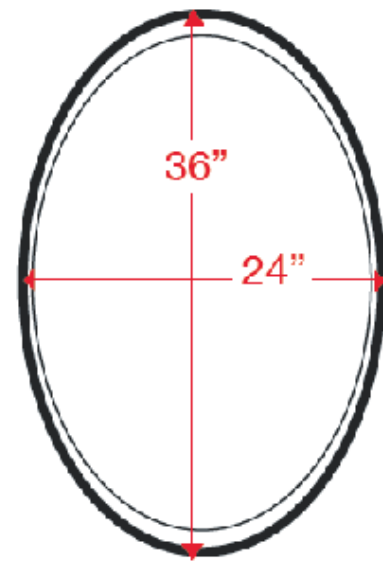

**SPECIFICATIONS**

**MIRRORS**  
TAPERED BEVEL

**FEATURES**

Transitional styling

**WARRANTY**

Limited lifetime

**MATERIAL**

Glass

**Item#**

**9564-302**

NOTE: Dimensions and specifications are subject to change without notice.