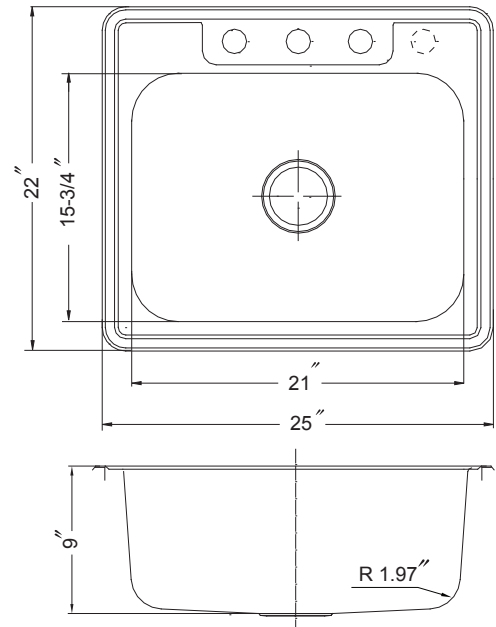

Revive Collection

Topmount Single Bowl

Model REV-2522ST-9-3 3holes

REV-2522ST-9-4 4holes

FEATURES

REV-2522ST-9

- Premium grade T-304 stainless steel
- 9" depth • 18 gauge
- 3 or 4 holes
- StoneShield undercoating over Sound Deadening pad
- Lustrous satin with highlighted rim
- Fits 30" sink base
- 3-1/2" drain opening
- Supplied with fasteners and instructions
- Complies with ASME A112.19.3-2008, cUPC®
- Lifetime Limited Warranty

Rinsing Basket : RIN-20156

Strainer: BAS-2000-SS0

OVERALL DIMENSIONS	EACH BOWL	CUTOUT SIZE	PACKAGING*	WEIGHT*
25" x 22"	21" x 15-3/4"	24-1/4" x 21-1/4"	1/16/20 pcs.	14/260/280 lbs.

*Standard packaging: Single boxed / Pallet of single boxed / Pallet of bulk pack.
 All dimensions are in inches. Specifications subject to change without notice.